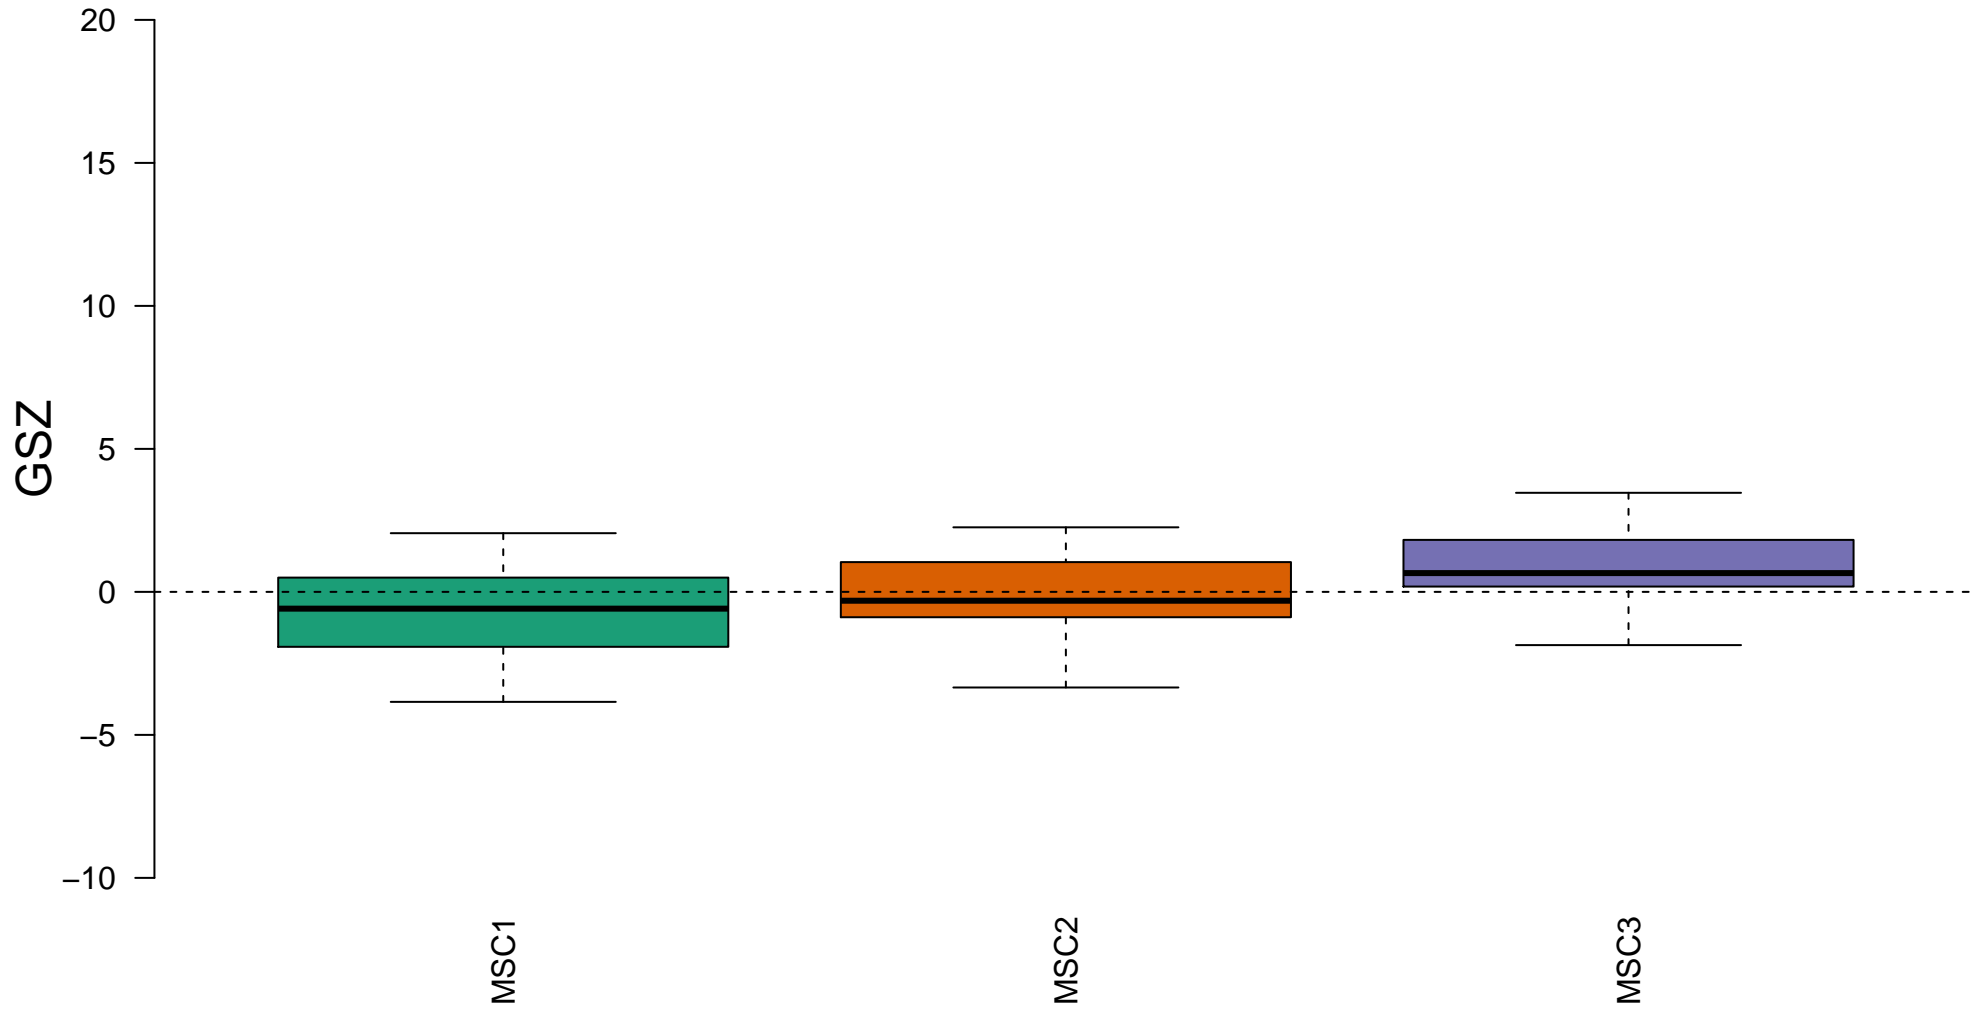

DAZARD\_RESPONSE\_TO\_UV\_SCC\_DN

■ on  
 ■ -  
 □ off

# DAZARD\_RESPONSE\_TO\_UV\_SCC\_DN

Enrichment in overexpression spots

Enrichment in kMeans clusters